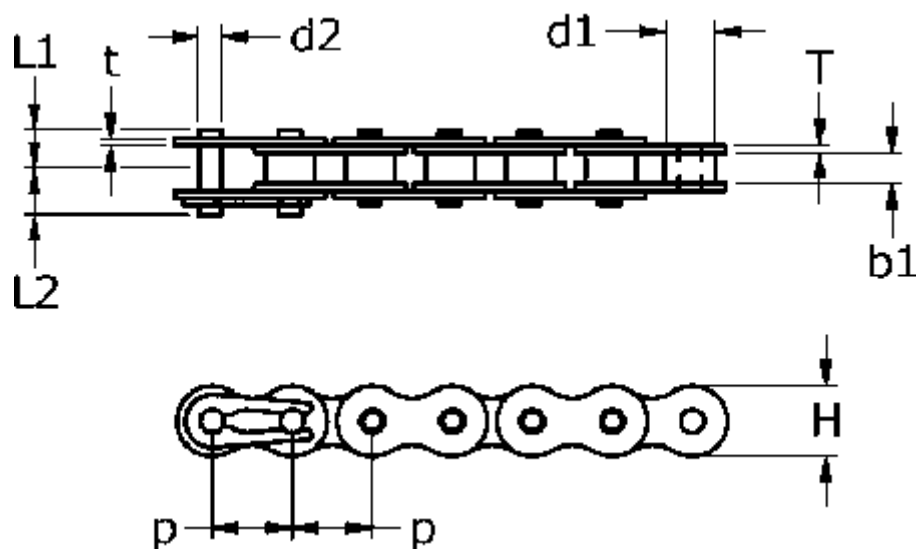

Article number: 613104011

Description: Tsubaki Heavy Duty 060 HT-1 Simplex rollerchain
Heavy Duty

Note: Heavy Duty 060 HT-1

Measures

b1	= 12.7
Breaking power	= 48,1kN
d1	= 11.91
d2	= 5.96
H	= 18.1
L1	= 14.8
L2	= 17
P	= 19.05

T	= 3.2
t	= 3.2